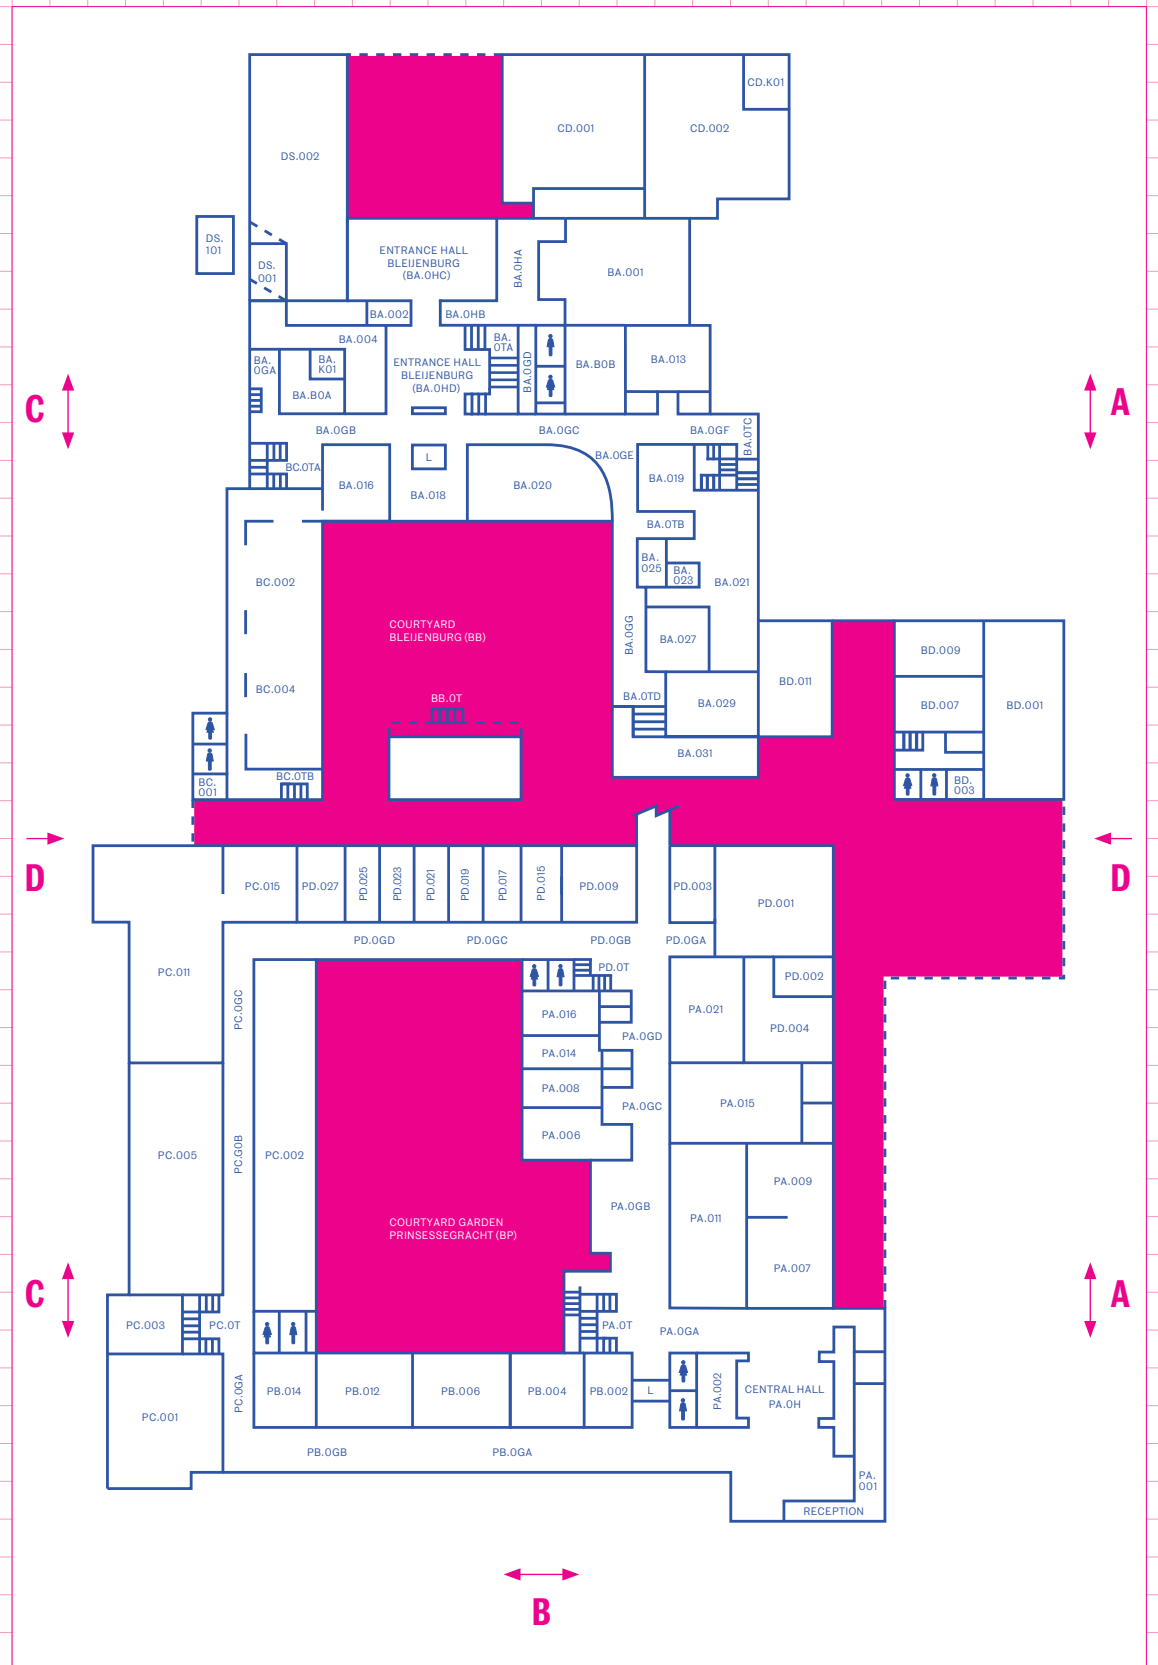

BLEIJENBURG BUILDING

- **BA.001** Auditorium
- **BA.002** Office Master TypeMedia
- **BA.004** Master TypeMedia Studio
- **BA.013** Theory Classroom
- **BA.016** Master Photography & Society Studio
- **BA.018** Exhibition Space
- **BA.019** Lithography Workshop: graining table/stone storage
- **BA.020** Practical Classroom: 2D techniques
- **BA.021** Graphics Workshop: Lithography
- **BA.023** Graphics Workshop: Resin / Charcoal Room
- **BA.025** Graphic Workshop: Acid Room
- **BA.027** 3D Workshop
- **BA.029** Photography Workshop: Refined Techniques
- **BA.031** Graphics Workshop: Typesetting
- **BA.K01** Basement
- **BC.001** Storage Catering Staff
- **BC.002** Fine Arts Studio
- **BC.004** Fine Arts Studio
- **BD.001** Clay and Plaster Workshop
- **BD.007** Ceramics Workshop
- **BD.009** Ceramics Workshop
- **BD.011** Fine Arts Studio
- **CD.001** Master Artistic Research Studio
- **CD.002** Master ArtScience Studio
- **DS.001** Coordinator Master Interior Architecture (INSIDE)
- **DS.002** Master Interior Architecture (INSIDE) Studio
- **DS.101** Office Master Interior Architecture (INSIDE)