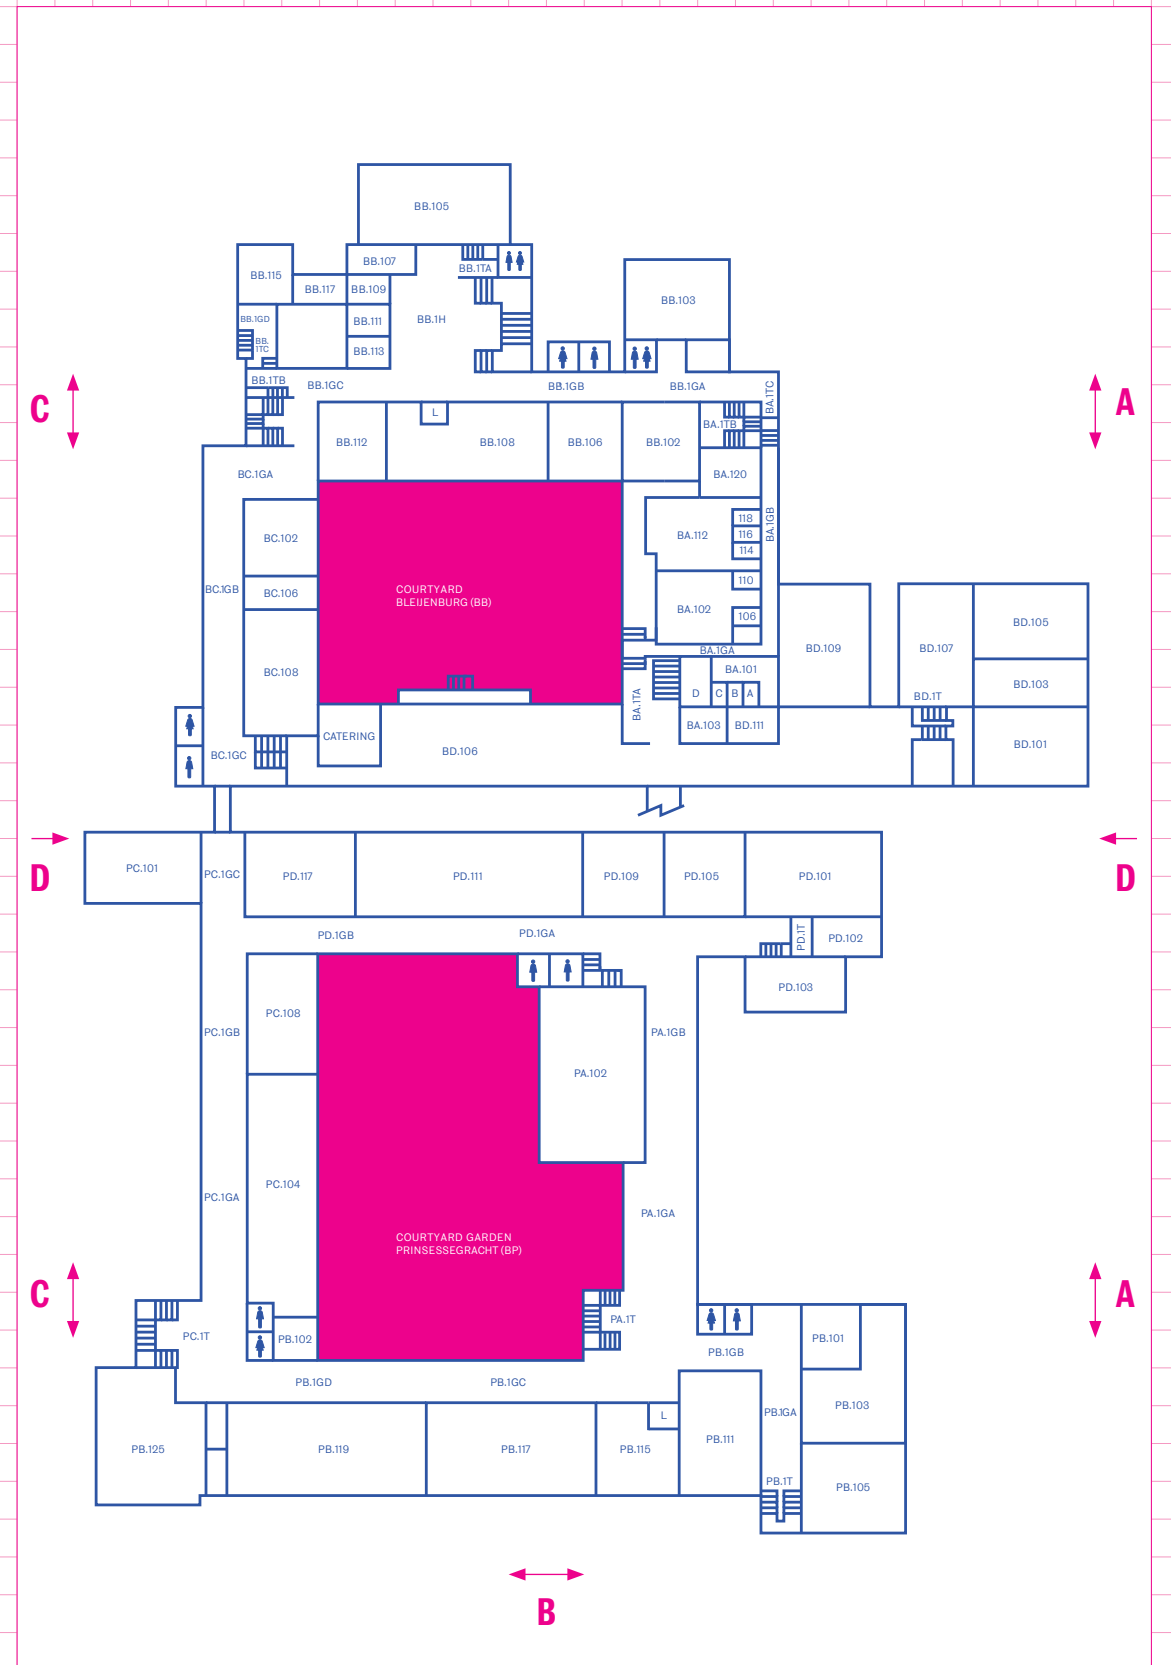

BLEIJENBURG BUILDING

- **BA.101** Photography Workshop: Darkroom
- **BA.102** Theory Classroom
- **BA.103** Consulting Room
- **BA.106** Multimedia Workshop: Editing Space
- **BA.110** Multimedia Workshop: Editing Space
- **BA.112** Multimedia Classroom
- **BA.114** Multimedia Workshop: Editing Space
- **BA.116** Multimedia Workshop: Editing Space
- **BA.118** Multimedia Workshop: Editing Space
- **BA.120** HackLab Workshop
- **BB.102** Interactive/Media/Design Studio
- **BB.103** Master Industrial Design Studio
- **BB.105** Master Industrial Design Studio
- **BB.106** Interactive/Media/Design Studio
- **BB.107** Office Master Artistic Research
- **BB.108** Interactive/Media/Design Studio
- **BB.109** Office Master Industrial Design
- **BB.111** Office
- **BB.112** Interactive/Media/Design Studio
- **BB.113** Office Interactive/Media/Design
- **BB.115** Office Lectorate
- **BB.117** Office Lectorate
- **BC.102** Fine Arts Studio
- **BC.106** Fine Arts Studio
- **BC.108** Fine Arts Studio
- **BD.101** Fine Arts Studio
- **BD.103** Fine Arts Studio
- **BD.105** Fine Arts Studio
- **BD.106** Canteen
- **BD.107** Fine Arts Studio
- **BD.109** KABK Gallery 4
- **BD.111** Consulting Room