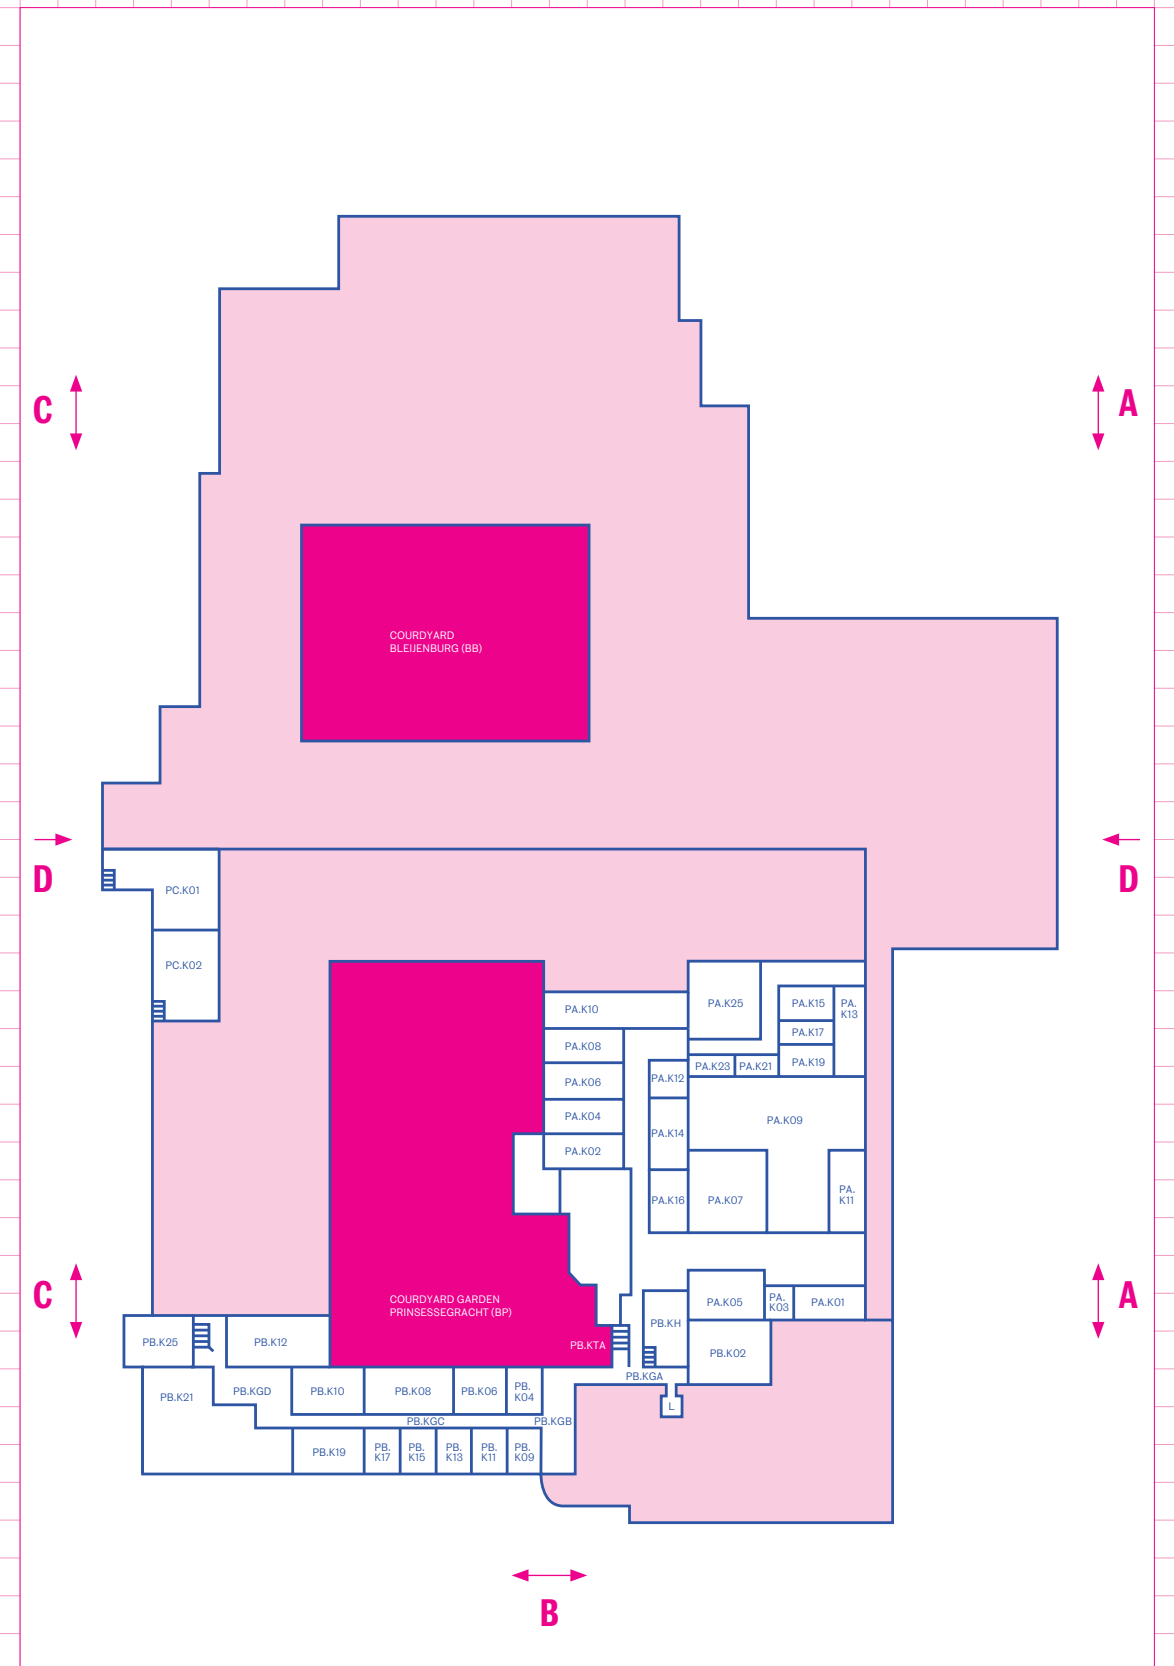

FLOORPLAN BASEMENT

PRINSESSEGRACHT BUILDING

- PA.K02** Storage: Student Projects
- PA.K04** Storage: Student Projects
- PA.K06** Storage: Student Projects
- PA.K07** Storage Facility
- PA.K08** Storage: Student Projects
- PA.K09** Storage Facility
- PA.K10** Storage: Student Projects
- PA.K11** Storage Facility
- PA.K12** Storage: Student Projects
- PA.K13** Storage Facility
- PA.K14** Storage: Student Projects
- PA.K15** Storage: Student Projects
- PA.K16** Storage: Student Projects
- PA.K17** Storage: Student Projects
- PA.K19** Storage: Student Projects
- PA.K21** Storage: Student Projects
- PA.K23** Storage: Student Projects
- PA.K25** Storage: Student Projects
- PB.K02** Spray Booth Workshop
- PB.K04** Storage
- PB.K06** Facility Services Office
- PB.K08** Storage Facility
- PB.K09** Storage
- PB.K10** Storage Facility
- PB.K11** Silent Room
- PB.K12** Storage
- PB.K13** Storage
- PB.K15** Tufting Room
- PB.K17** Storage
- PB.K19** Storage
- PB.K21** Academy Shop the Hague
- PB.K25** Storage: Textile Workshop
- PC.K01** Wood Workshop
- PC.K02** Wood Workshop